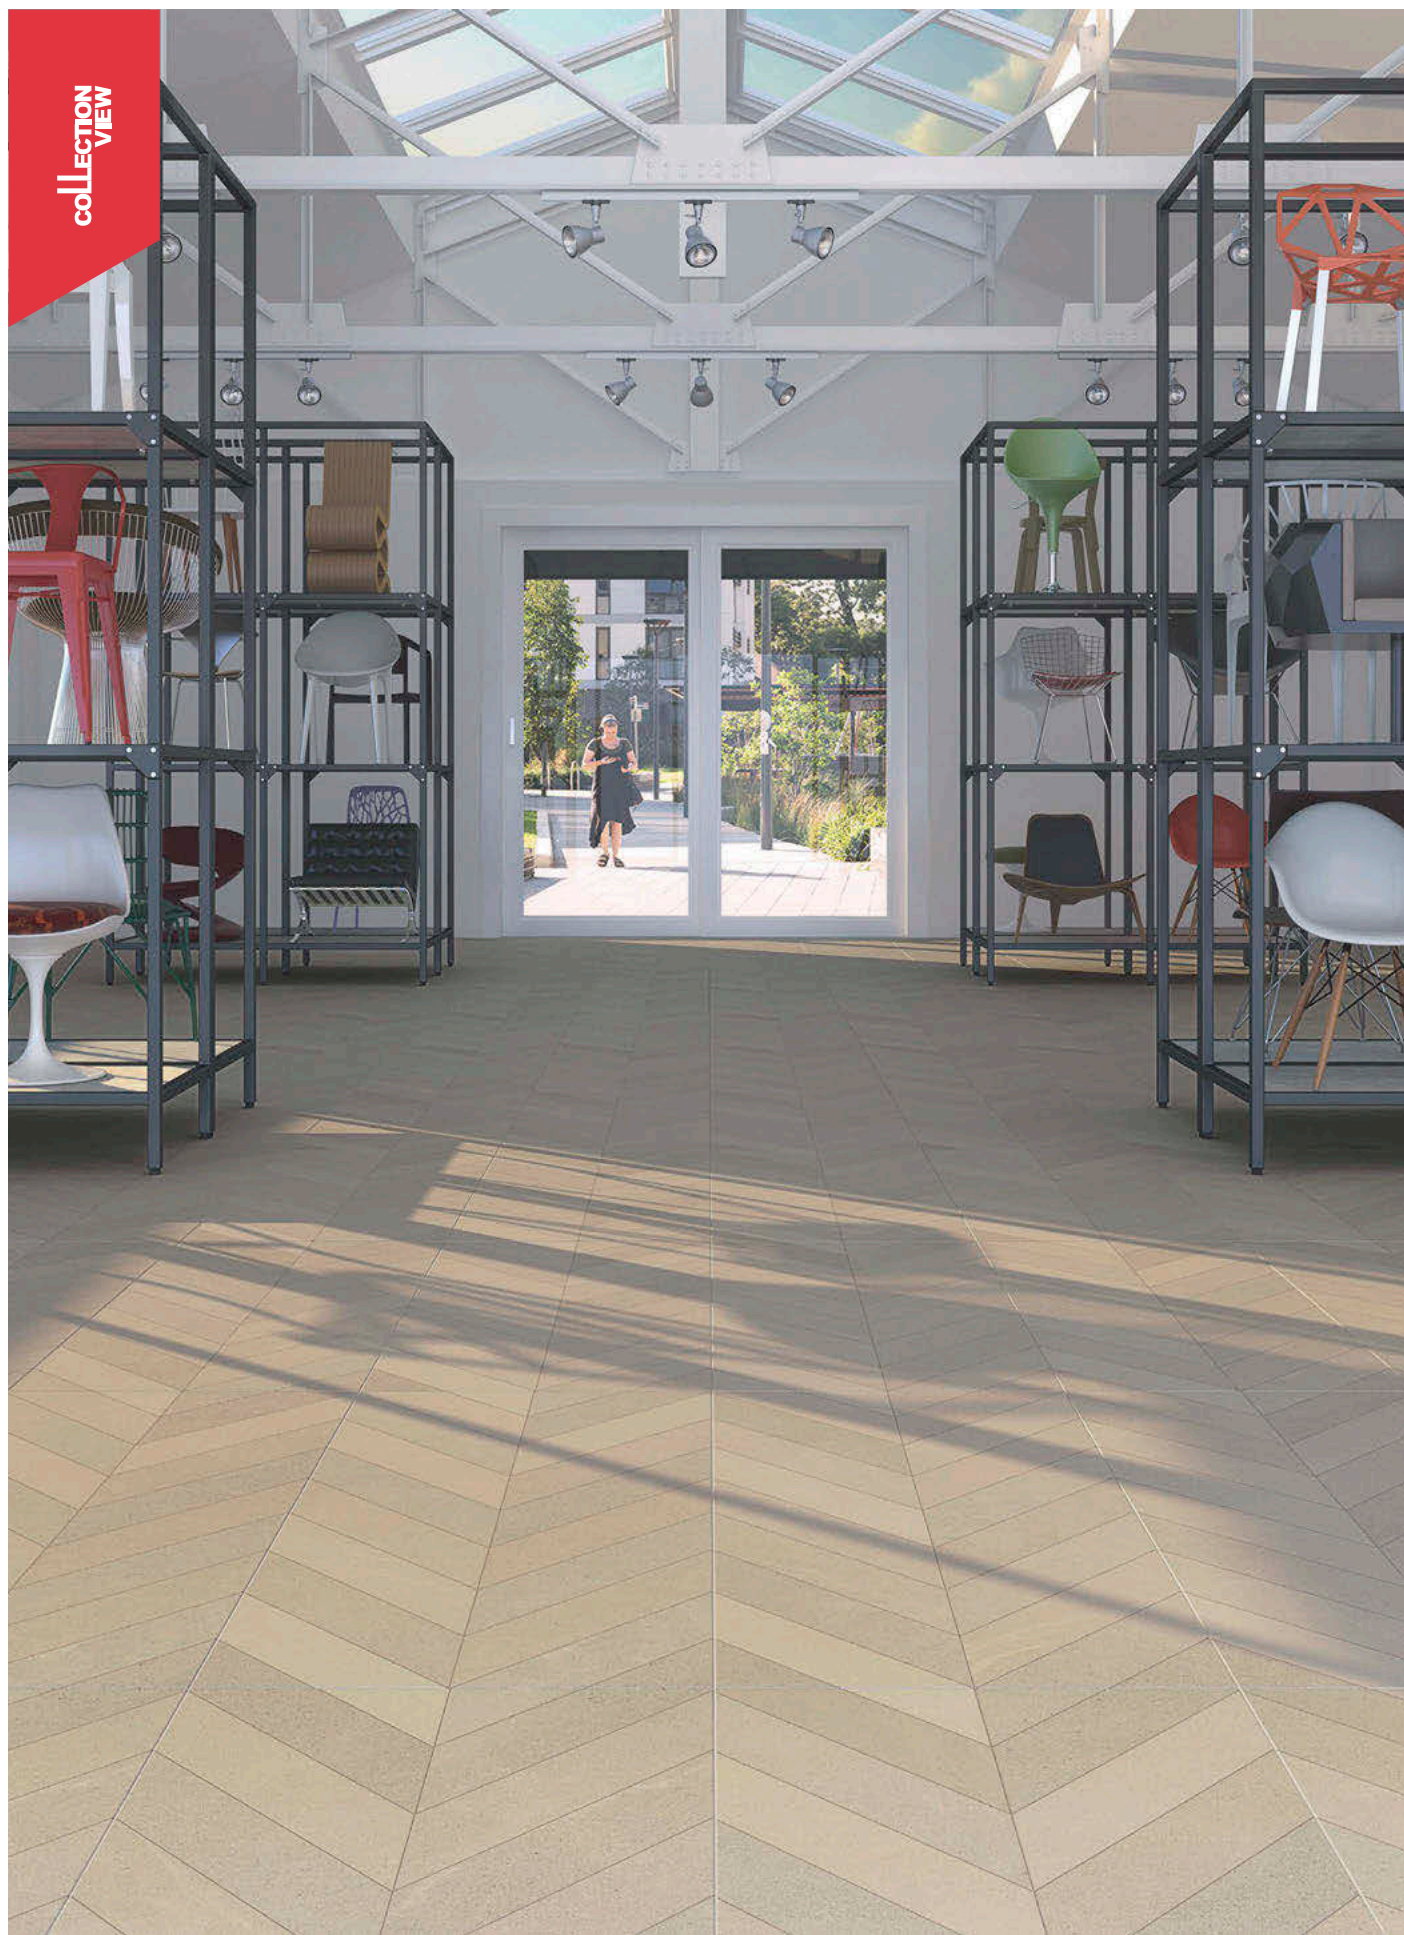

COLLECTION
VIEW